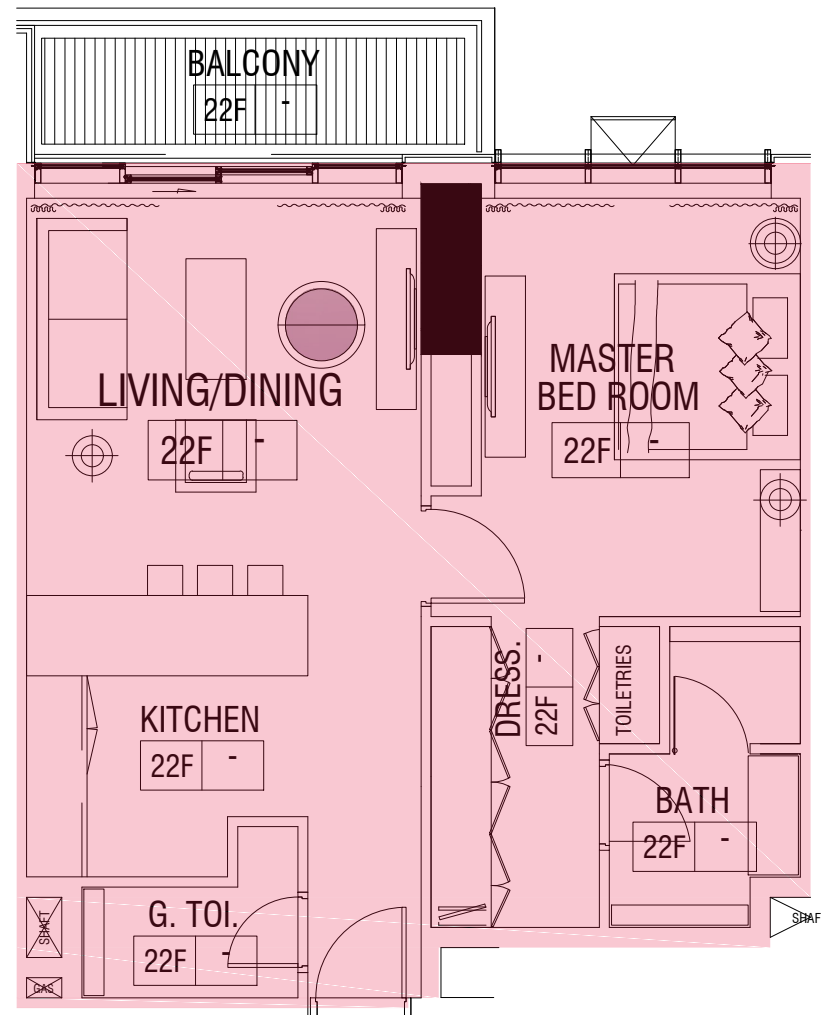

CLUSTER : K

BUILDING NAME. : MBL RESIDENCE TOWER

ENGINEERING DEPARTMENT

CHECKED BY :

APPROVED BY :

SALES DEPARTMENT

CHECKED BY :

APPROVED BY :

01  
DOOR OPENS  
AT NORTH-WEST

FLOOR PLAN

MASTER PLAN

PROJECT NAME : MBL RESIDENCE TOWER

REMARKS : LAKE VIEW

FLOOR NO. :

APARTMENT NO. : 2201

22

UNIT AREA : 697.29 Sq.ft

BALCONY AREA : 78.14 Sq.ft

TOTAL : 775.43 Sq.ft

PAGE NO. :  
DATE : 17/07/2017