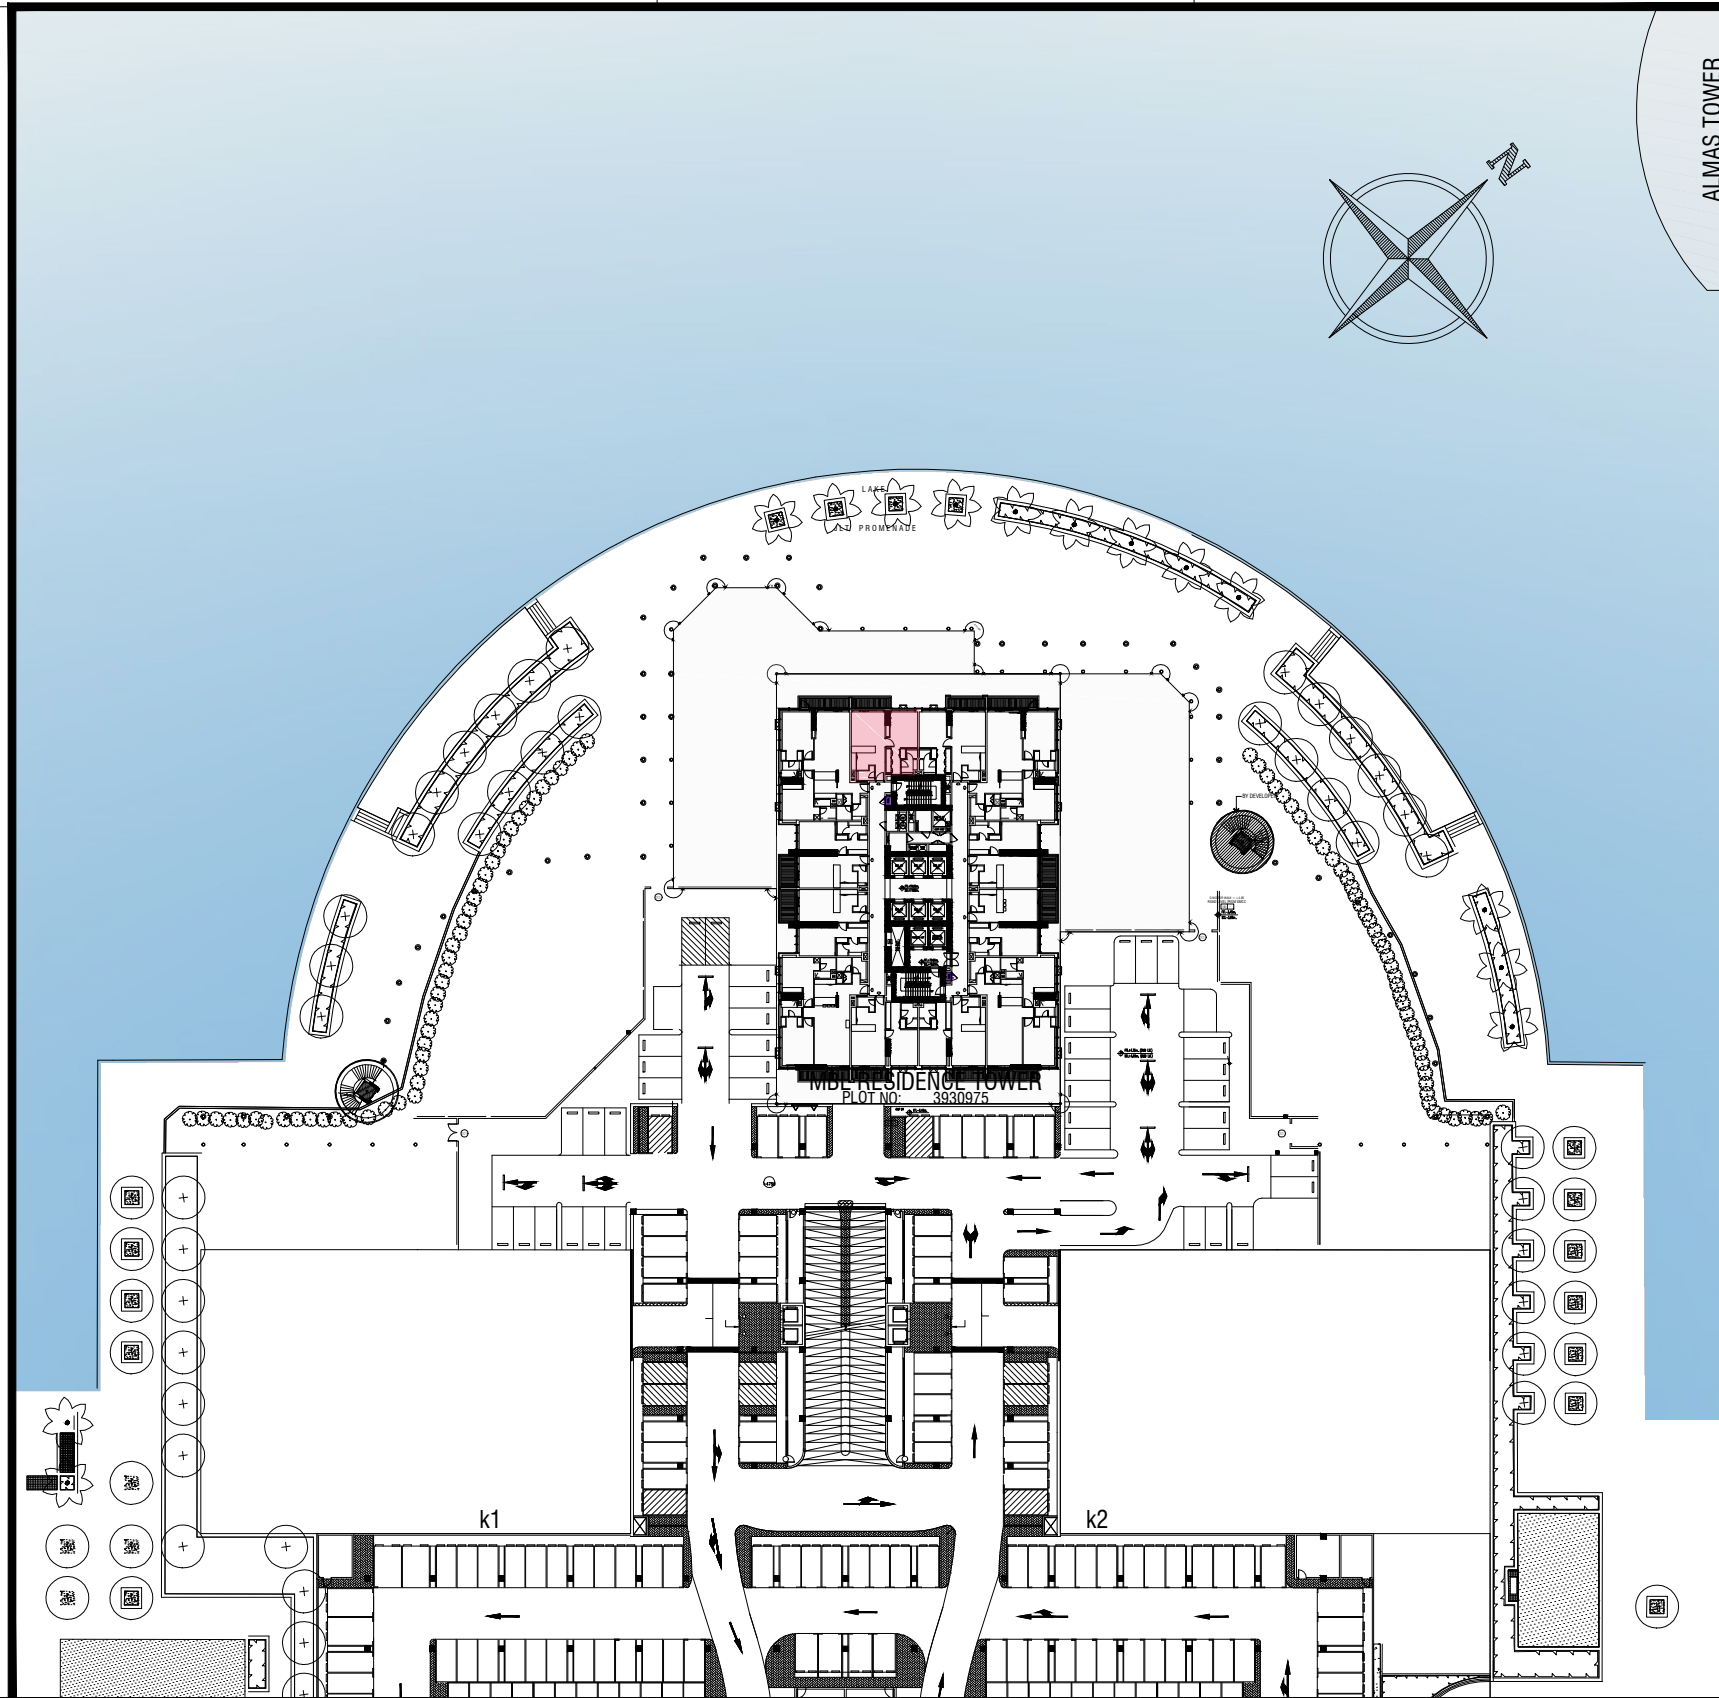

CLUSTER : K

BUILDING NAME. : MBL RESIDENCE TOWER

ENGINEERING DEPARTMENT

CHECKED BY :

APPROVED BY :

SALES DEPARTMENT

CHECKED BY :

APPROVED BY :

01  
DOOR OPENS  
AT NORTH-WEST

FLOOR PLAN

MASTER PLAN

PROJECT NAME : MBL RESIDENCE TOWER

REMARKS : LAKE VIEW

FLOOR NO. :

APARTMENT NO. : 2201

22